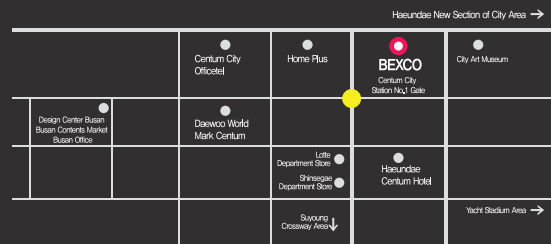

Transportations and Road Map

▶ By Airplane

Departure	Time required	Arrival	Local bus number	Time required
Incheon International Airport	50 minutes	Gimhae International Airport	307	80 minutes
Gimpo International Airport				

※ Airport limousine bus service is also available from Gimhae International Airport to BEXCO

▶ By Korea Train Express

Departure	Time required	Arrival	Local bus number	Time required
Seoul Station average	3 hours	Busan station	40, 1001	50 minutes

▶ By Car

Departure from Seoul

Seoul → Busan Expressway → Guseo IC → Wondong IC → BEXCO

▶ By Subway

Take No.2 subway line, get off at Centum city station and exit through No.1

▶ Free Shuttle Service

BCM OFFICE

Busan Office Tel: 82-51-747-6440

#806-1, Design Busan Bldg., 57, Centum-dong-ro, Haeundae-gu, Busan, Korea

Seoul Office Tel: 82-2-786-6702

#502 Sungwoo Bldg., 17 Gukhoedaero 66-gil, Yeongdeungpo-gu, Seoul, Korea

May 11, 2017(THU)

Hotels ↔ BEXCO ↔ Gimhae Airport

No.	Citadines Hotel	Seacloud Hotel	ShillaStay Hotel	Grand Hotel	BEXCO	Airport(DOM)	Airport(DEP)
1	8:00	8:05	8:08	8:09	8:25	9:15	9:20
2	9:00	9:05	9:10	9:11	9:25	10:15	10:20
3	10:00	10:05	10:10	10:11	10:25	11:15	11:20
4	11:00	11:05	11:10	11:11	11:25	12:15	12:20
5	12:00	12:05	12:10	12:11	12:25	13:15	13:20
6	13:00	13:05	13:10	13:11	13:25	14:15	14:20
7	14:00	14:05	14:10	14:11	14:25	15:15	15:20
8	15:00	15:05	15:10	15:11	15:25	16:15	16:20
9	16:00	16:05	16:10	16:11	16:25	17:15	17:20
10	17:00	17:05	17:10	17:11	17:25	18:15	18:20
11	18:00	18:05	18:10	18:11	18:25	19:15	19:20
12	19:00	19:05	19:10	19:11	19:25	20:15	20:20
13	20:00	20:05	20:10	20:11	20:25	21:15	21:20

Hotels ↔ BEXCO ↔ Busan Station

No.	Citadines Hotel	Seacloud Hotel	ShillaStay Hotel	Grand Hotel	BEXCO	Busan Station	Busan Station(DEP)
1	8:30	8:35	8:40	8:41	8:55	9:35	9:40
2	9:30	9:35	9:40	9:41	9:55	10:35	10:40
3	10:30	10:35	10:40	10:41	10:55	11:35	11:40
4	11:30	11:35	11:40	11:41	11:55	12:35	12:40
5	12:30	12:35	12:40	12:41	12:55	13:35	13:40
6	13:30	13:35	13:40	13:41	13:55	14:35	14:40
7	14:30	14:35	14:40	14:41	14:55	15:35	15:40
8	15:30	15:35	15:40	15:41	15:55	16:35	16:40
9	16:30	16:35	16:40	16:41	16:55	17:35	17:40
10	17:30	17:35	17:40	17:41	17:55	18:35	18:40
11	18:30	18:35	18:40	18:41	18:55	19:35	19:40
12	19:30	19:35	19:40	19:41	19:55	20:35	20:40
13	20:30	20:35	20:40	20:41	20:55	21:35	21:40

※ Shuttle bus for Cruise party(19:00~21:00) is prepared separately.

May 12, 2017(FRI)

Hotels ↔ BEXCO ↔ Gimhae Airport

No.	Citadines Hotel	Seacloud Hotel	ShillaStay Hotel	Grand Hotel	BEXCO(DEP)	Airport(ARR)
1	8:15	8:20	8:28	8:29	8:40	-
2	8:30	8:35	8:38	8:39	8:55	-
3	8:45	8:50	8:53	8:54	9:10	-
4	9:30	9:35	9:38	9:39	9:55	10:45
5	10:30	10:35	10:38	10:39	10:55	11:45
6	11:30	11:35	11:38	11:39	11:55	12:45
7	12:30	12:35	12:38	12:39	12:55	13:45
8	13:30	13:35	13:38	13:39	13:55	14:45
9	14:30	14:35	14:38	14:39	14:55	15:45
10	15:30	15:35	15:38	15:39	15:55	16:45
11	16:30	16:35	16:38	16:39	16:55	17:45
12	17:30	17:35	17:38	17:39	17:55	18:45
13	18:30	18:35	18:38	18:39	18:55	19:45

Hotels ↔ BEXCO ↔ Busan Station

No.	Citadines Hotel	Seacloud Hotel	ShillaStay Hotel	Grand Hotel	BEXCO(DEP)	Busan Station(ARR)
1	8:00	8:05	8:08	8:09	8:25	-
2	9:00	9:05	9:08	9:09	9:25	-
3	10:00	10:05	10:08	10:09	10:25	-
4	11:00	11:05	11:08	11:09	11:25	-
5	12:00	12:05	12:08	12:09	12:25	13:05
6	13:00	13:05	13:08	13:09	13:25	14:05
7	14:00	14:05	14:08	14:09	14:25	15:05
8	15:00	15:05	15:08	15:09	15:25	16:05
9	16:00	16:05	16:08	16:09	16:25	17:05
10	17:00	17:05	17:08	17:09	17:25	18:05
11	18:00	18:05	18:08	18:09	18:25	19:05

BCM 2017

www.ibcm.tv