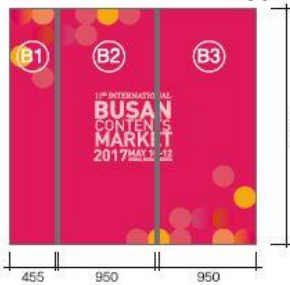

2. Image per Panel : W950 x H2380 USD26 x 3ea

(Construction Photos)

View B (Diagonal Side)

1. One Image for 3panels : W2435 x H2380 USD64 x 1ea

(Construction Photos)

2. Image per Panel : W455 x H2380 / W950 x H2380 USD12 x 1ea
USD26 x 2ea

(Construction Photos)

View A (Horizontal Side)

1. Image per Panel **A1** : W970 x H2390, **A2** : W970 x H2390, **A3** : W970 x H2390 USD85 x 3ea

2. Image per Panel (**A1, A2, A3**) : W970 x H2390

View B (Diagonal Side)