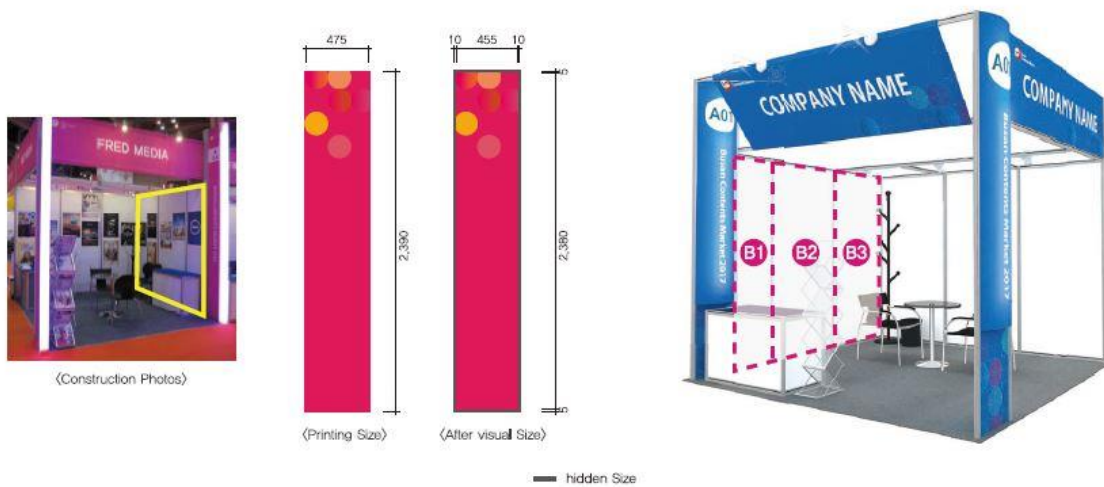

Basic Booth Images

▲ 1 Side Open Booth-3*3*3.5m(H)

▲ 2 Sides Open Booth-3*3*3.5m(H)

▲ 3 Sides Open Booth-3*3*3.5m(H)

View A (Horizontal Side)

1. One Image for 3panels : W2930 x H2380 USD85 x 1ea

(Construction Photos)

2. Image per Panel : W950 x H2380 USD26 x 3ea

(Construction Photos)

View B (Diagonal Side)

1. One Image for 3panels : W2435 x H2380 USD64 x 1ea

(Construction Photos)

2. Image per Panel : W455 x H2380 / W950 x H2380 USD12 x 1ea
USD26 x 2ea

(Construction Photos)

View A (Horizontal Side)

1. Image per Panel **A1** : W970 x H2390, **A2** : W970 x H2390, **A3** : W970 x H2390 USD85 x 3ea

2. Image per Panel (**A1, A2, A3**) : W970 x H2390

View B (Diagonal Side)

1. Image per Panel **B1** : W475 x H2390, **B2** : W970 x H2390, **B3** : W970 x H2390 USD43 x 1ea, USD85 x 2ea

2. Image per Panel **B1** : W475 x H2390

3. Image per Panel **B2** : W970x H2390
B3 : W970x H2390