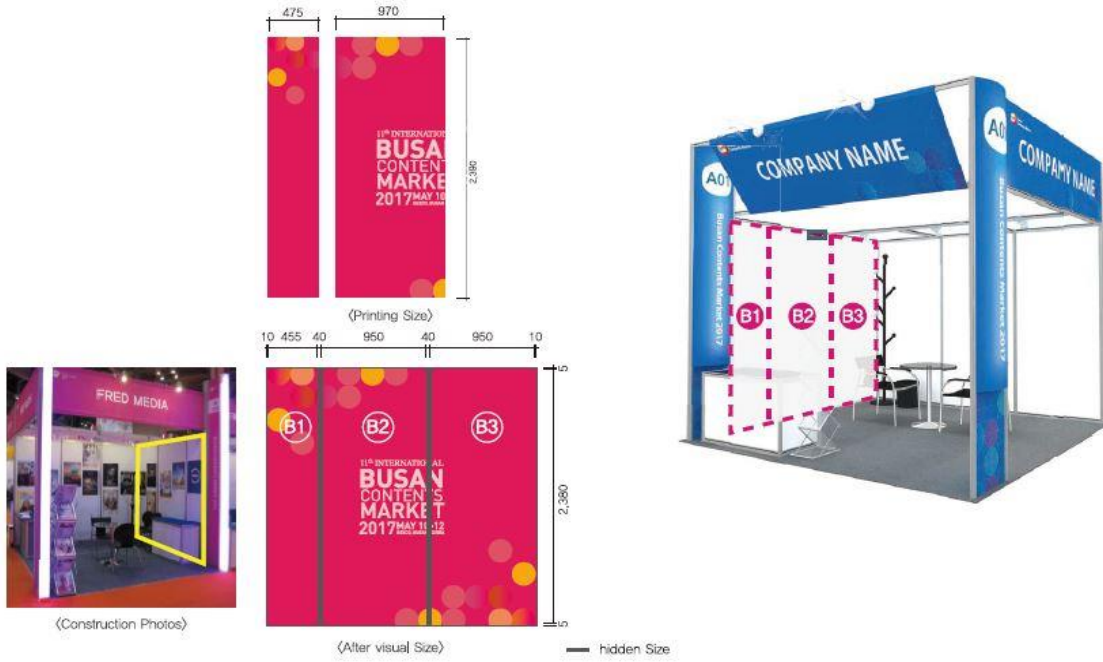

Basic Booth Images

▲ 1 Side Open Booth-3*3*3.5m(H)

▲ 2 Sides Open Booth-3*3*3.5m(H)

▲ 3 Sides Open Booth-3*3*3.5m(H)

View A (Horizontal Side)

1. One Image for 3panels : W2930 x H2380 USD85 x 1ea

(Construction Photos)

2. Image per Panel : W950 x H2380 USD26 x 3ea

(Construction Photos)

View B (Diagonal Side)

1. One Image for 3panels : W2435 x H2380 USD64 x 1ea

(Construction Photos)

2. Image per Panel : W455 x H2380 / W950 x H2380 USD12 x 1ea
USD26 x 2ea

(Construction Photos)

View A (Horizontal Side)

1. Image per Panel **A1** : W970 x H2390, **A2** : W970 x H2390, **A3** : W970 x H2390 USD85 x 3ea

2. Image per Panel (**A1, A2, A3**) : W970 x H2390

View B (Diagonal Side)

1. Image per Panel **B1** : W475 x H2390, **B2** : W970 x H2390, **B3** : W970 x H2390 USD43 x 1ea, USD85 x 2ea

2. Image per Panel **B1** : W475 x H2390

3. Image per Panel **B2** : W970x H2390
B3 : W970x H2390